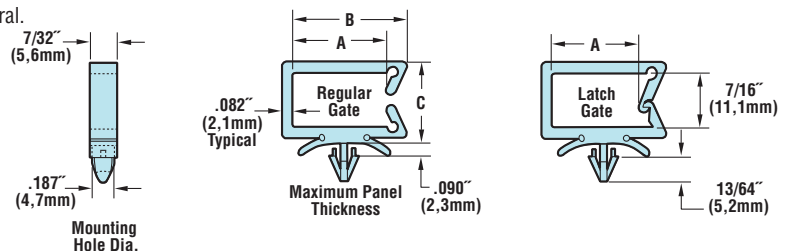

Heyco® Wire and Cable Holders

Vertical Orientation—Top Entry

Regular Gate

PART NO.	DESCRIPTION	PART DIMENSIONS					
		A		B		C	
Natural		in.	mm.	in.	mm.	in.	mm.
3600	CH-R-12	.171	4,4	.343	8,7	.484	12,3
3605	CH-R-18	.390	9,9	.578	14,7	.718	18,2
3610	CH-R-27	.750	19,0	.937	23,8	1.062	27,0
3615	CH-R-35	1.062	27,0	1.250	31,7	1.375	35,0

Latch Gate

3620	CH-L-12	.140	3,6	.343	8,7	.484	12,3
3625	CH-L-18	.360	9,1	.575	14,7	.718	18,2
3630	CH-L-27	.718	18,2	.937	23,8	1.000	27,0
3635	CH-L-35	1.031	26,2	1.250	31,7	1.375	35,0

Standard color natural.

Recognized under the Component Program of Underwriters' Laboratories File E54523

Horizontal Orientation—Side Entry

Regular Gate

PART NO.	DESCRIPTION	PART DIMENSIONS					
		A		B		C	
Natural		in.	mm.	in.	mm.	in.	mm.
3652	CH-R-27-90	.750	19,0	.928	23,6	.62	15,7
3667	CH-R-35-90	1.063	27,0	1.250	31,7	.66	16,7

Latch Gate

3697	CH-L-27-90	.719	18,2	.921	23,4	.66	16,7
3712	CH-L-35-90	1.032	26,2	1.250	31,7	.66	16,7

Standard color natural.

Quick Specs

Material	6/6 Nylon
Flammability Rating	94V-2
Material Temperature Index	185°F (85°C)