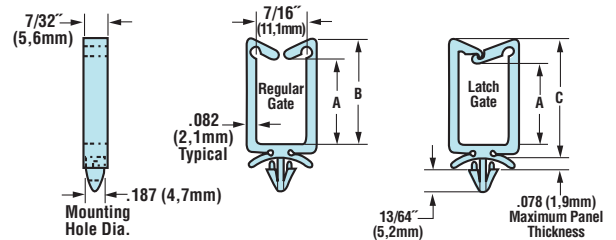

Heyco® Wire and Cable Holders

Vertical Orientation—Top Entry

Regular Gate

PART NO.	DESCRIPTION	PART DIMENSIONS					
		A		B		C	
Natural		in.	mm.	in.	mm.	in.	mm.
3600	CH-R-12	.171	4,4	.343	8,7	.484	12,3
3605	CH-R-18	.390	9,9	.578	14,7	.718	18,2
3610	CH-R-27	.750	19,0	.937	23,8	1.062	27,0
3615	CH-R-35	1.062	27,0	1.250	31,7	1.375	35,0

Latch Gate

3620	CH-L-12	.140	3,6	.343	8,7	.484	12,3
3625	CH-L-18	.360	9,1	.575	14,7	.718	18,2
3630	CH-L-27	.718	18,2	.937	23,8	1.000	27,0
3635	CH-L-35	1.031	26,2	1.250	31,7	1.375	35,0

Standard color natural.

Recognized under the Component Program of Underwriters' Laboratories File E54523

Horizontal Orientation—Side Entry

Regular Gate

PART NO.	DESCRIPTION	PART DIMENSIONS					
		A		B		C	
Natural		in.	mm.	in.	mm.	in.	mm.
3652	CH-R-27-90	.750	19,0	.928	23,6	.62	15,7
3667	CH-R-35-90	1.063	27,0	1.250	31,7	.66	16,7

Latch Gate

3697	CH-L-27-90	.719	18,2	.921	23,4	.66	16,7
3712	CH-L-35-90	1.032	26,2	1.250	31,7	.66	16,7

Standard color natural.

Quick Specs

Material	6/6 Nylon
Flammability Rating	94V-2
Material Temperature Index	185°F (85°C)