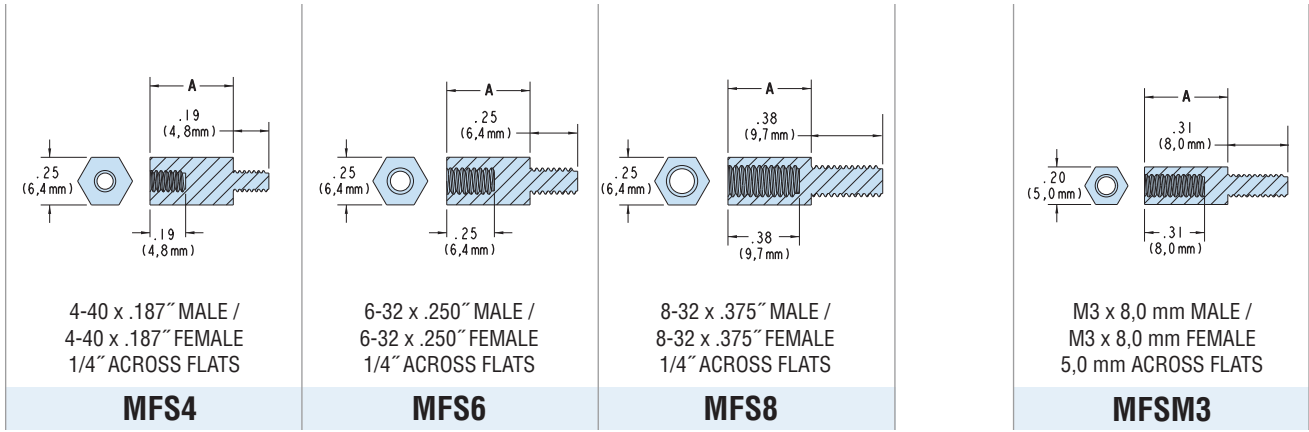

# Heyco® Nylon Male/Female Threaded Hex Supports

	Thread Length		Mounting Hole Diameter		Thread Length		Mounting Hole Diameter		Thread Length		Mounting Hole Diameter		Thread Length		Mounting Hole Diameter	
	in.	mm.	in.	mm.	in.	mm.	in.	mm.	in.	mm.	in.	mm.	mm.	in.	mm.	mm.
<b>Male end</b>	.187	4,8	4-40		.250	6,4	6-32		.375	9,5	8-32		8,0	.315		M3
<b>Female end</b>	.187	4,8	4-40		.250	6,4	6-32		.375	9,5	8-32		8,0	.315		M3

Standard color natural.  
 † Female thread depth is .190" (4,8 mm)  
 †† Female thread depth is .200" (5,1 mm)  
 \* Special order.

Quick Specs

Material	Nylon 6/6
Flammability Rating	94V-2
Temperature Range	-40°F (-40°C) to 185°F (85°C)